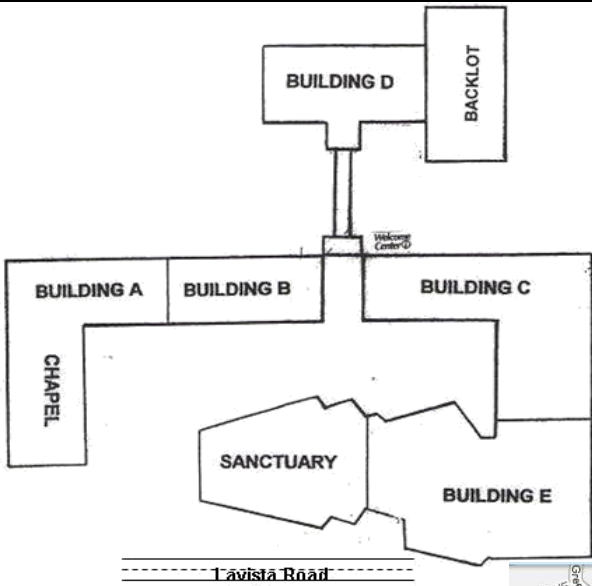

Sunday School

Adults - 10:15 am - 11:15 am (E-building)
An adult schedule can be found online
<http://www.briarlakechurch.org/353331.ihml>

Students - 10:15 am - 11:15 am; D-building

Children (babies - 5th grade)

Come to the check-in station in the Animal Kingdom hallway (downstairs in C building) where all children are checked in.

- **Babies-K: childcare available**
9:00 am - 12:30 pm
- **1-5 grades - 10:15 - 11:15 am**